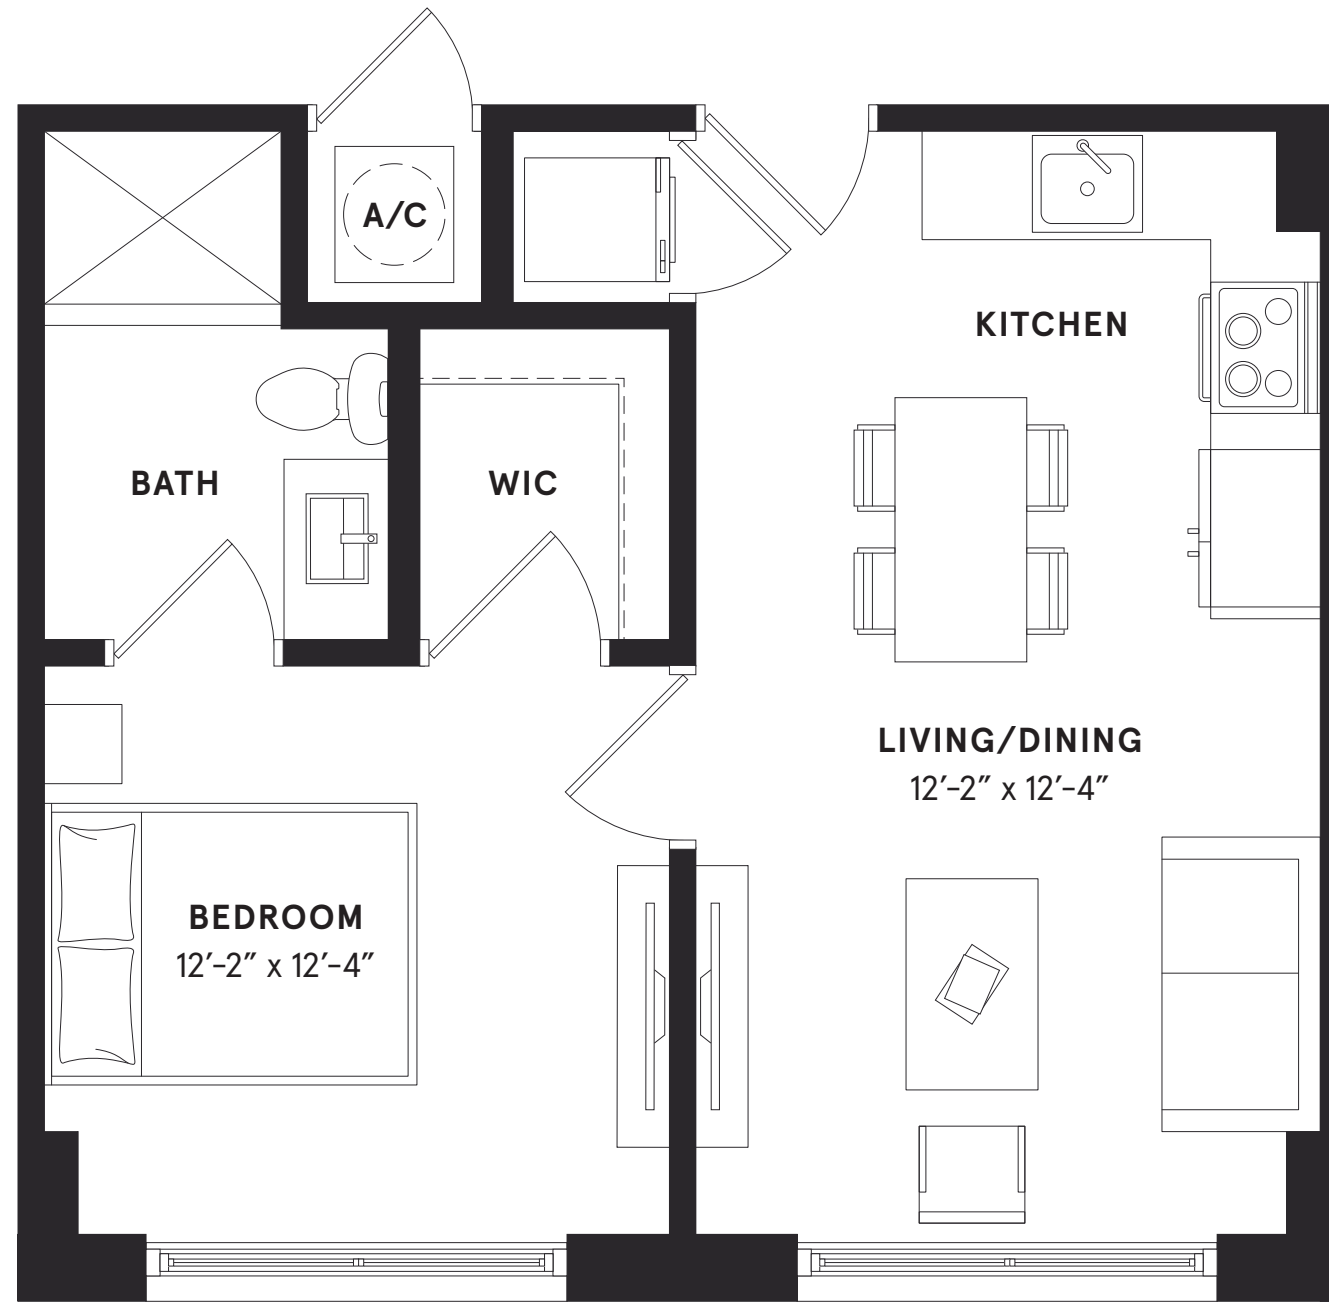

555 SQFT

Level 2-8 Floor Plan

Elevator/Stairs

29
WYN
EAST

Unit Type A

1 Bed
1 Bath

29WYN EAST
2819 NW 1st Ave, Miami, FL 33127

Tel. 786-875-2512 | info@29wyn.com | 29wyn.com